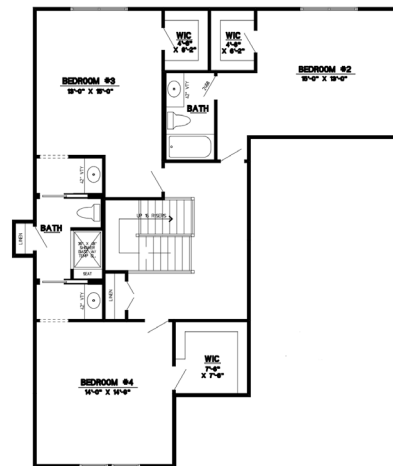

## Anderson, Ohio

The Juliet plan with a new elevation. It features 4 bedrooms and 3 full and 1 half bath. First floor master with front porch.

**MLS# 1680102 / \$1,050,000**

### **FEATURES:**

- Approximately 4557 square feet
- Custom Juliet floor plan with new elevation
- First floor master
- Front porch
- 3 full and one half bath

**ZICKA**  
H O M E S

## FIRST FLOOR:

Great Room / 18x20

Dining / 20x12-3

Kitchen / 12-4x19

Study / 14x12

Master / 17x16

## SECOND FLOOR:

Bed 2 / 15x13

Bed 3 / 13x15

Bed 4 / 14x14-9

513.247.3500  
ZickaHomes.com  
7861 East Kemper Road  
Cincinnati, Ohio 45249

© Zicka Homes Ltd. 2020  
This brochure is for illustration only  
and is not part of a legal contract.  
All dimensions are approximate.