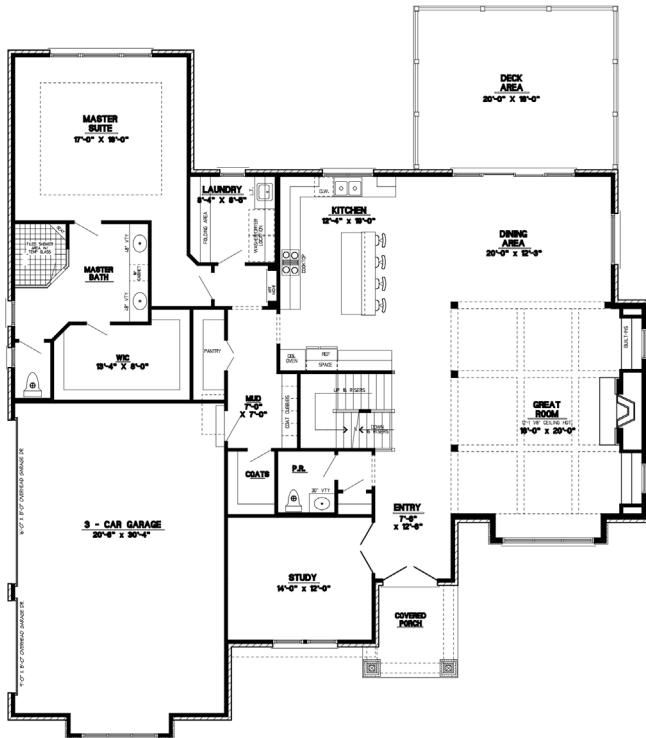

## Anderson, Ohio

The Juliet plan with a new elevation. It features 4 bedrooms and 3 full and 1 half bath. First floor master with front porch.

**MLS# 1680102 / \$1,050,000**

### **FEATURES:**

- Approximately 4557 square feet
- Custom Juliet floor plan with new elevation
- First floor master
- Front porch
- 3 full and one half bath

**ZICKA**  
H O M E S

## FIRST FLOOR:

Great Room / 18x20

Dining / 20x12-3

Kitchen / 12-4x19

Study / 14x12

Master / 17x16